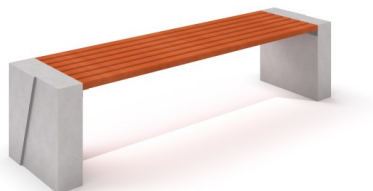

# DECO concrete bench 10

Code: ST-01-DCRB-010

## Description

Deco concrete bench available in 2 colour versions: WHITE and GREY without backrest. The seat is made of wood. The bench keeps the modern and fresh look of urban furniture and urban space by using simple, light and smooth concrete forms in hand with wood.

White deco concrete bench 10 code: ST-01-DCRB-010

Grey deco concrete bench 10 code: ST-01-DCRS-010

## Materials

The basis of the bench is made of smooth decorate concrete available in 2 colour versions (white deco concrete or grey deco concrete). The seat can be made of 2 types of wood (spruce wood, exotic wood) available in 10 colours.